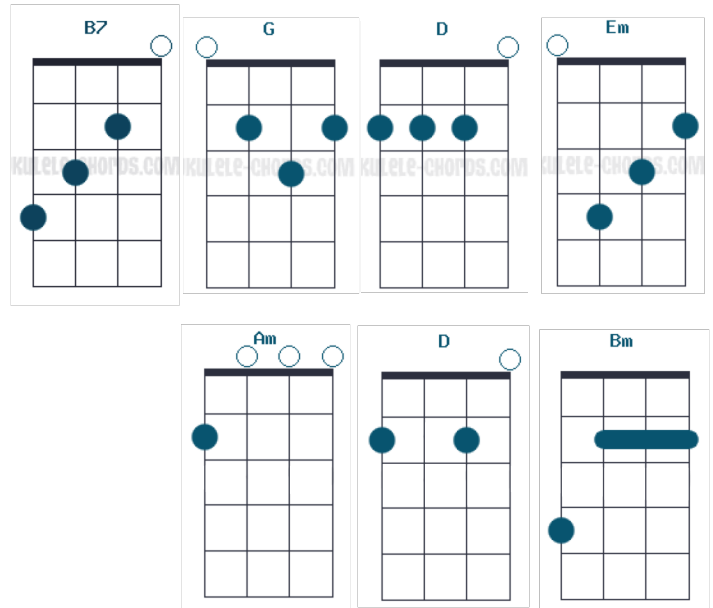

Merry Christmas to You

Henry Kapono

Strum: D DU D D or D DU D DU

Intro: G D Em D C G Am D

G *D*
I'm thinkin bout my friends
Em *D*
all around the world
C *G* *Am* *D*
Wishing them all the best in the calm years
G *D* *Em* *D*
and thank you for the happy times that we spend
C *G*
may our lives forever
Am *D*
be forever stronger

Em *Bm*
and I'd like to say to you
C *G or B7*
on this special day
G *D*
Merry Christmas
Em *Bm*
Merry Christmas
Am *D* *G* *G* *G*
Merry Christmas to you

G *D* *Em* *D*
I can remember the things that we said
C *G*
the things we did
Am *D*
the joy and laughter
G
and when i need
D *Em* *D*
something to hang onto
C *G*
these memories of happiness
Am *D*
keep shining through, and...

Em *Bm*
and I'd like to say to you
C *G or B7*
on this special day