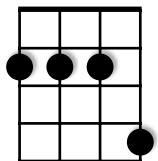

Dmaj7

D6

A9

Gdim7

C#dim

B

A