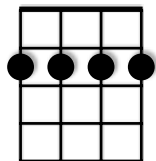

Dmaj7

D6

A9

Gdim7

C#dim

B

A