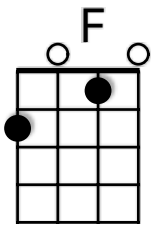

2x]

C

Dbm

F

Bbm

C6

E

C7

Fm

Dm

Ab

Db