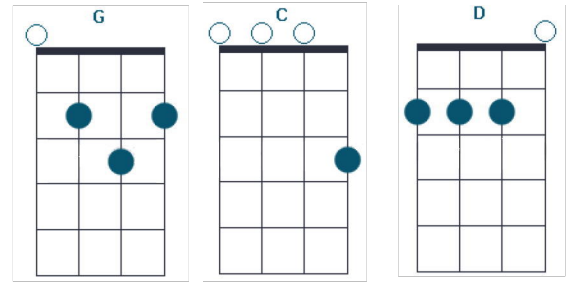

love and hope and whichever way that we may go we will sing *G C C D*

Hey, hey, when it's a bright Christmas day, *G D C D G D*

Mele Kalikimaka we'll say... *C D G D*

We'll sing Mele Kalikimaka, *C D G D*

Mele Kalikimaka... *C D D*

If Everyday we could give like Christmas... *G C D D*

just give out love and hope to the world *G C D*

Well underneath the mistletoe I'll give you... *C G B7 Em*

love and hope and whichever way that we may go we will sing *G C C D*

Hey, hey, when it's a bright Christmas day, *G D C D G D*

Mele Kalikimaka we'll say... *C D G D*

We'll sing Mele Kalikimaka, *C D G D*

Mele Kalikimaka... *C D D*

Instrument *G C D D G C D*

C G B7 Em
Well underneath the mistletoe I'll give you...