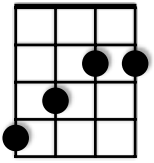

Disney Love Medley

Kirstin Maldonado and Jeremy Michael Lewis

Edited 2-28-23

INTRO

C | G | C | C |
Gsus4 | G |

"I See the Light" from Tangled

VERSE 1

C | G | C |
All those days watching from the windows
C Csus4 C | G | C |
All those years outside looking in
F | C | F |
All that time never even knowing
C Csus4 D | G Bb |
Just how blind I've been—

Eb |
Now I'm here (Now she's here)

Eb |
Blinking in the starlight
(Shining in the starlight)

Eb |
Now I'm here (Now she's here)

Eb |
Suddenly I see (Suddenly she)

Ab |
Standing here,

Gm
it's all so clear
| Cm | F | Bb |
I'm where I'm meant to be

CHORUS

| Ab | Eb |
And at last I see the light

| A | Bb | Eb |
And it's like the fog has lifted

| Ab | Eb |
And at last I see the light

| G | Gsus4 G | Cm |
And it's like the sky is new

| Ab | Eb |
And it's warm and real and bright

"You'll Be In My Heart" from Tarzan
| B Bb Gb Gb | Gb
And I know that you'll be in my heart
Db | Db | Gb |
waiting in your arms
Gb Gb Gb Db |
Db Db Db Db |
Db Db Db Db |
Db Gb Gb abrupt_end

Abm

D

Db

Gb

B

Am