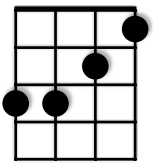

Abm

D

Db

Gb

B

Am

Dm7

Dm

Ebm

Bbm