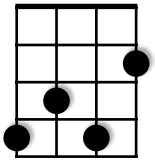

Abm

D

Db

Gb

B

Am

Dm7

Dm

Ebm

Bbm